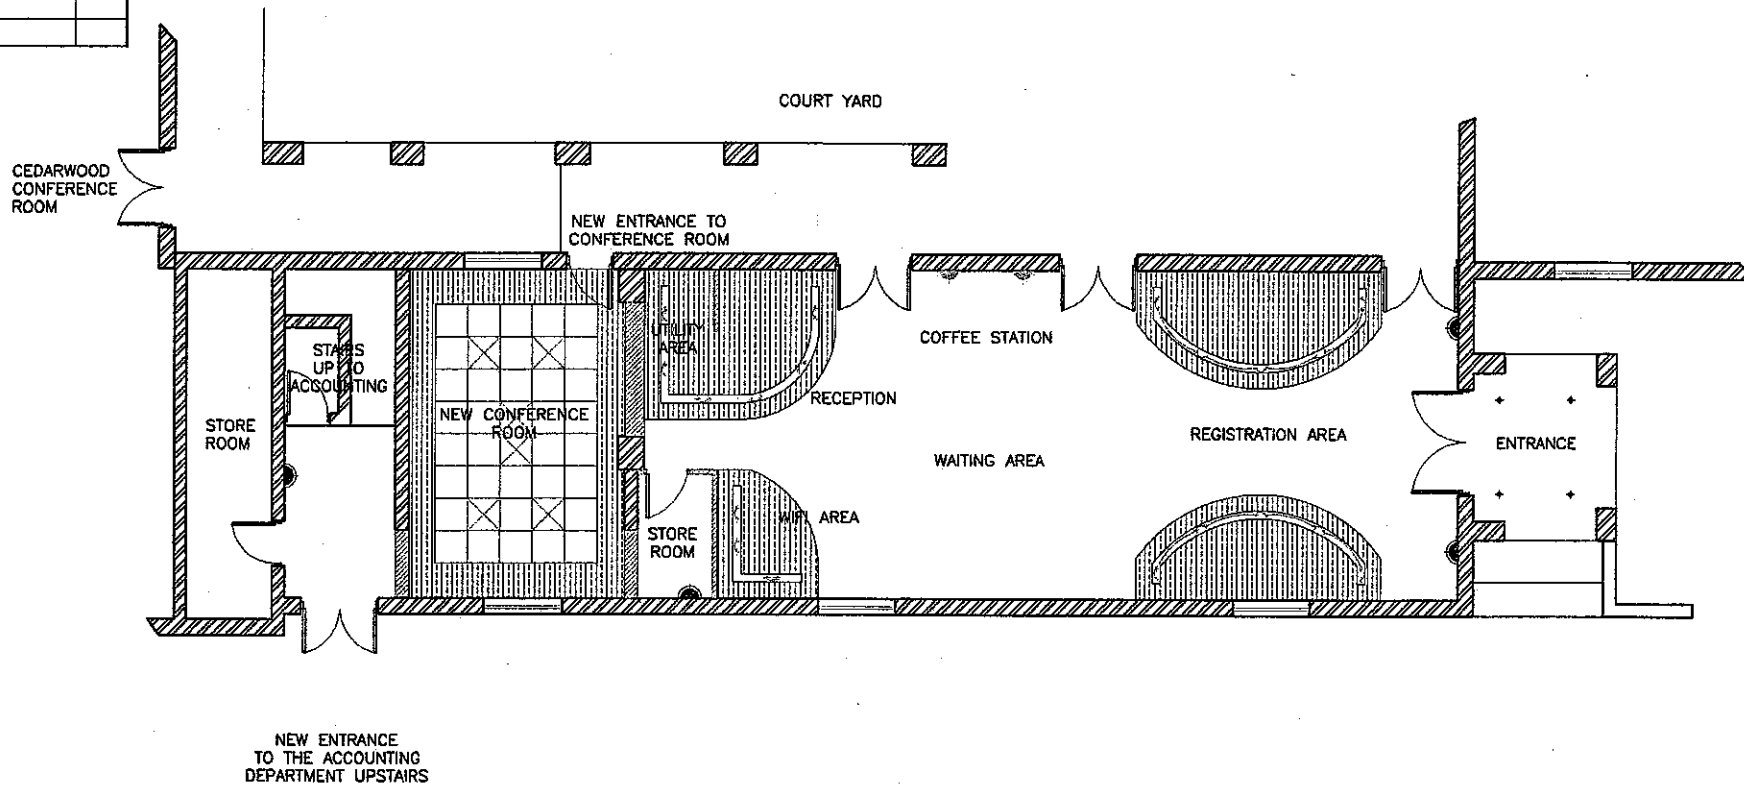

NOTE	
Contractors to take final dimensions on site	
LEGEND	
NEW WORKS	
FLUSH PLASTER SKINHEAD 200mm deep	
WALL LIGHT	
DOWN LIGHT	
CEILING LIGHT	
600 x 600 FLOOR TILE	
GRANITE FLOOR TILE	

delineo projects
 interior design and project management
 tel: (011) 883-3218 fax: (011) 883-3209
 e-mail: design@dpd.co.za
 90 11th St. Parkmore 2196 PO Box 55522 Northlands 2116

CLIENT :

BIRCHWOOD
 HOTEL & CONFERENCE CENTRE

DRAWING TITLE: Ceiling & Lighting Layout

DWG No: BIRCHWOOD.AtriumCentre.00.dwg

DWG DATE:	SCALE:	DRAWN BY:	REV No:	REV DATE:
11/11/2008	1:100	M.HOBSON	00	12/11/2008